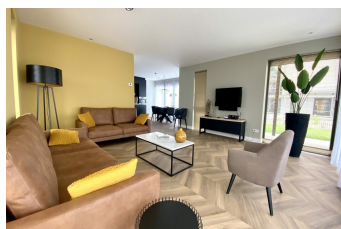

Poseidon Deluxe Extra 6 Tholen

Four bedrooms, very spacious garden and the most luxurious villa on the parkis

Ferienunterkünfte
Vakantiewoningen
Holiday Homes

www.peoos.eu

The villa has four bedrooms, each with its own bathroom

, making this villa ideal for a holiday with friends or family without having to compromise on your privacy. One bedroom is located on the ground floor and the three other bedrooms on the first floor, all with comfortable single beds.

From the spacious bright living room and open kitchen that is fully equipped with the usual comforts such as dishwasher, microwave, Nespresso machine and kettle you can walk straight onto the terrace, which will immediately evoke the feeling of relaxation. Take a seat at the large dining table on the covered terrace or on one of the sun beds and completely relax. Villa Oesterdam Deluxe 8 is a great option for endless enjoyment and true relaxation in the middle of Oosterschelde National Park.

Your villa is fully equipped with free wifi and parking for 2 cars at the villa. Also, your stay includes made beds, kitchen package, towel package and a final cleaning so you don't have to think about anything and can fully relax. Villa Oesterdam Deluxe 8 is strictly non-smoking, pet-free and it is possible to place a child's bed. This type of accommodation can be booked all year round with flexible arrival days, even in the summer months. You can arrive daily with a minimum of 2 nights except Sundays.

Choose specific facilities or location

[Aktuelle Preise finden sie auf unserer Homepage.](#)