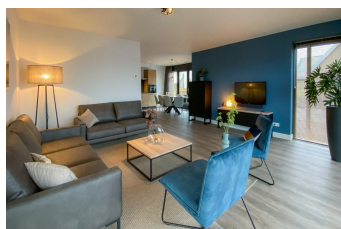

Poseidon Deluxe Extra 6 Tholen

Four bedrooms, very spacious garden and the most luxurious villa on the parkis

Ferienunterkünfte
Vakantiewoningen
Holiday Homes

www.peoos.eu

The villa has four bedrooms, each with its own bathroom

, making this villa ideal for a holiday with friends or family without having to compromise on your privacy. One bedroom is located on the ground floor and the three other bedrooms on the first floor, all with comfortable single beds.

From the spacious bright living room and open kitchen that is fully equipped with the usual comforts such as dishwasher, microwave, Nespresso machine and kettle you can walk straight onto the terrace, which will immediately evoke the feeling of relaxation. Take a seat at the large dining table on the covered terrace or on one of the sun beds and completely relax. Villa Oesterdam Deluxe 8 is a great option for endless enjoyment and true relaxation in the middle of Oosterschelde National Park.

Your villa is fully equipped with free wifi and parking for 2 cars at the villa. Also, your stay includes made beds, kitchen package, towel package and a final cleaning so you don't have to think about anything and can fully relax. Villa Oesterdam Deluxe 8 is strictly non-smoking, pet-free and it is possible to place a child's bed. This type of accommodation can be booked all year round with flexible arrival days, even in the summer months. You can arrive daily with a minimum of 2 nights except Sundays.

Choose specific facilities or location

[Aktuelle Preise finden sie auf unserer Homepage.](#)