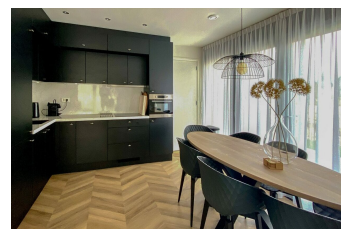

Poseidon Deluxe Extra 6 Tholen

Four bedrooms, very spacious garden and the most luxurious villa on the parkis

Ferienunterkünfte
Vakantiewoningen
Holiday Homes

www.peoos.eu

The villa has four bedrooms, each with its own bathroom

, making this villa ideal for a holiday with friends or family without having to compromise on your privacy. One bedroom is located on the ground floor and the three other bedrooms on the first floor, all with comfortable single beds.

From the spacious bright living room and open kitchen that is fully equipped with the usual comforts such as dishwasher, microwave, Nespresso machine and kettle you can walk straight onto the terrace, which will immediately evoke the feeling of relaxation. Take a seat at the large dining table on the covered terrace or on one of the sun beds and completely relax. Villa Oesterdam Deluxe 8 is a great option for endless enjoyment and true relaxation in the middle of Oosterschelde National Park.

Your villa is fully equipped with free wifi and parking for 2 cars at the villa. Also, your stay includes made beds, kitchen package, towel package and a final cleaning so you don't have to think about anything and can fully relax. Villa Oesterdam Deluxe 8 is strictly non-smoking, pet-free and it is possible to place a child's bed. This type of accommodation can be booked all year round with flexible arrival days, even in the summer months. You can arrive daily with a minimum of 2 nights except Sundays.

Choose specific facilities or location

[Aktuelle Preise finden sie auf unserer Homepage.](#)