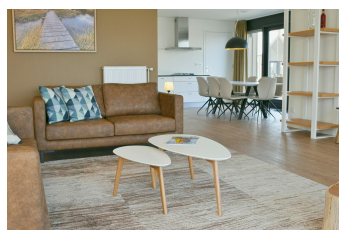

Poseidon Deluxe Extra 6 Tholen

Four bedrooms, very spacious garden and the most luxurious villa on the parkis

Ferienunterkünfte
Vakantiewoningen
Holiday Homes

www.peoos.eu

The villa has four bedrooms, each with its own bathroom

, making this villa ideal for a holiday with friends or family without having to compromise on your privacy. One bedroom is located on the ground floor and the three other bedrooms on the first floor, all with comfortable single beds.

From the spacious bright living room and open kitchen that is fully equipped with the usual comforts such as dishwasher, microwave, Nespresso machine and kettle you can walk straight onto the terrace, which will immediately evoke the feeling of relaxation. Take a seat at the large dining table on the covered terrace or on one of the sun beds and completely relax. Villa Oesterdam Deluxe 8 is a great option for endless enjoyment and true relaxation in the middle of Oosterschelde National Park.

Your villa is fully equipped with free wifi and parking for 2 cars at the villa. Also, your stay includes made beds, kitchen package, towel package and a final cleaning so you don't have to think about anything and can fully relax. Villa Oesterdam Deluxe 8 is strictly non-smoking, pet-free and it is possible to place a child's bed. This type of accommodation can be booked all year round with flexible arrival days, even in the summer months. You can arrive daily with a minimum of 2 nights except Sundays.

Choose specific facilities or location

[Aktuelle Preise finden sie auf unserer Homepage.](#)