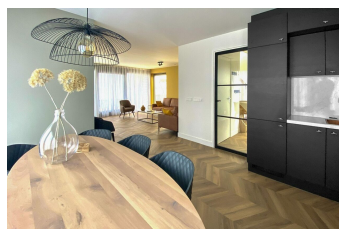

Poseidon Deluxe Extra 6 Tholen

Four bedrooms, very spacious garden and the most luxurious villa on the parkis

Ferienunterkünfte
Vakantiewoningen
Holiday Homes

www.peoos.eu

The villa has four bedrooms, each with its own bathroom

, making this villa ideal for a holiday with friends or family without having to compromise on your privacy. One bedroom is located on the ground floor and the three other bedrooms on the first floor, all with comfortable single beds.

From the spacious bright living room and open kitchen that is fully equipped with the usual comforts such as dishwasher, microwave, Nespresso machine and kettle you can walk straight onto the terrace, which will immediately evoke the feeling of relaxation. Take a seat at the large dining table on the covered terrace or on one of the sun beds and completely relax. Villa Oesterdam Deluxe 8 is a great option for endless enjoyment and true relaxation in the middle of Oosterschelde National Park.

Your villa is fully equipped with free wifi and parking for 2 cars at the villa. Also, your stay includes made beds, kitchen package, towel package and a final cleaning so you don't have to think about anything and can fully relax. Villa Oesterdam Deluxe 8 is strictly non-smoking, pet-free and it is possible to place a child's bed. This type of accommodation can be booked all year round with flexible arrival days, even in the summer months. You can arrive daily with a minimum of 2 nights except Sundays.

Choose specific facilities or location

[Aktuelle Preise finden sie auf unserer Homepage.](#)